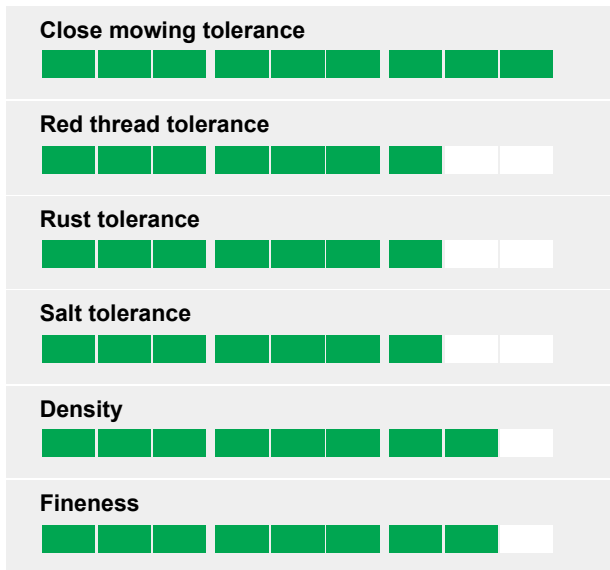

%	Cultivar	Species
25%	ESPARINA	Chewings fe
15%	BOGART	Slender cree
20%	SAROLEA	Slender cree
20%	ABSLOM	Slender cree
5%	MANOR	Browntop be
5%	ARROWTOWN	Browntop be
10%	JORVIK	Browntop be

Ratings

Sowing Rate:
Overseeding:
Mowing height:

An ideal mixture for greens renovation providing rapid germination, a fine putting surface and excellent year round colour. The addition of the top rated tennis bentgrass Manor further improves colour and disease resistance.